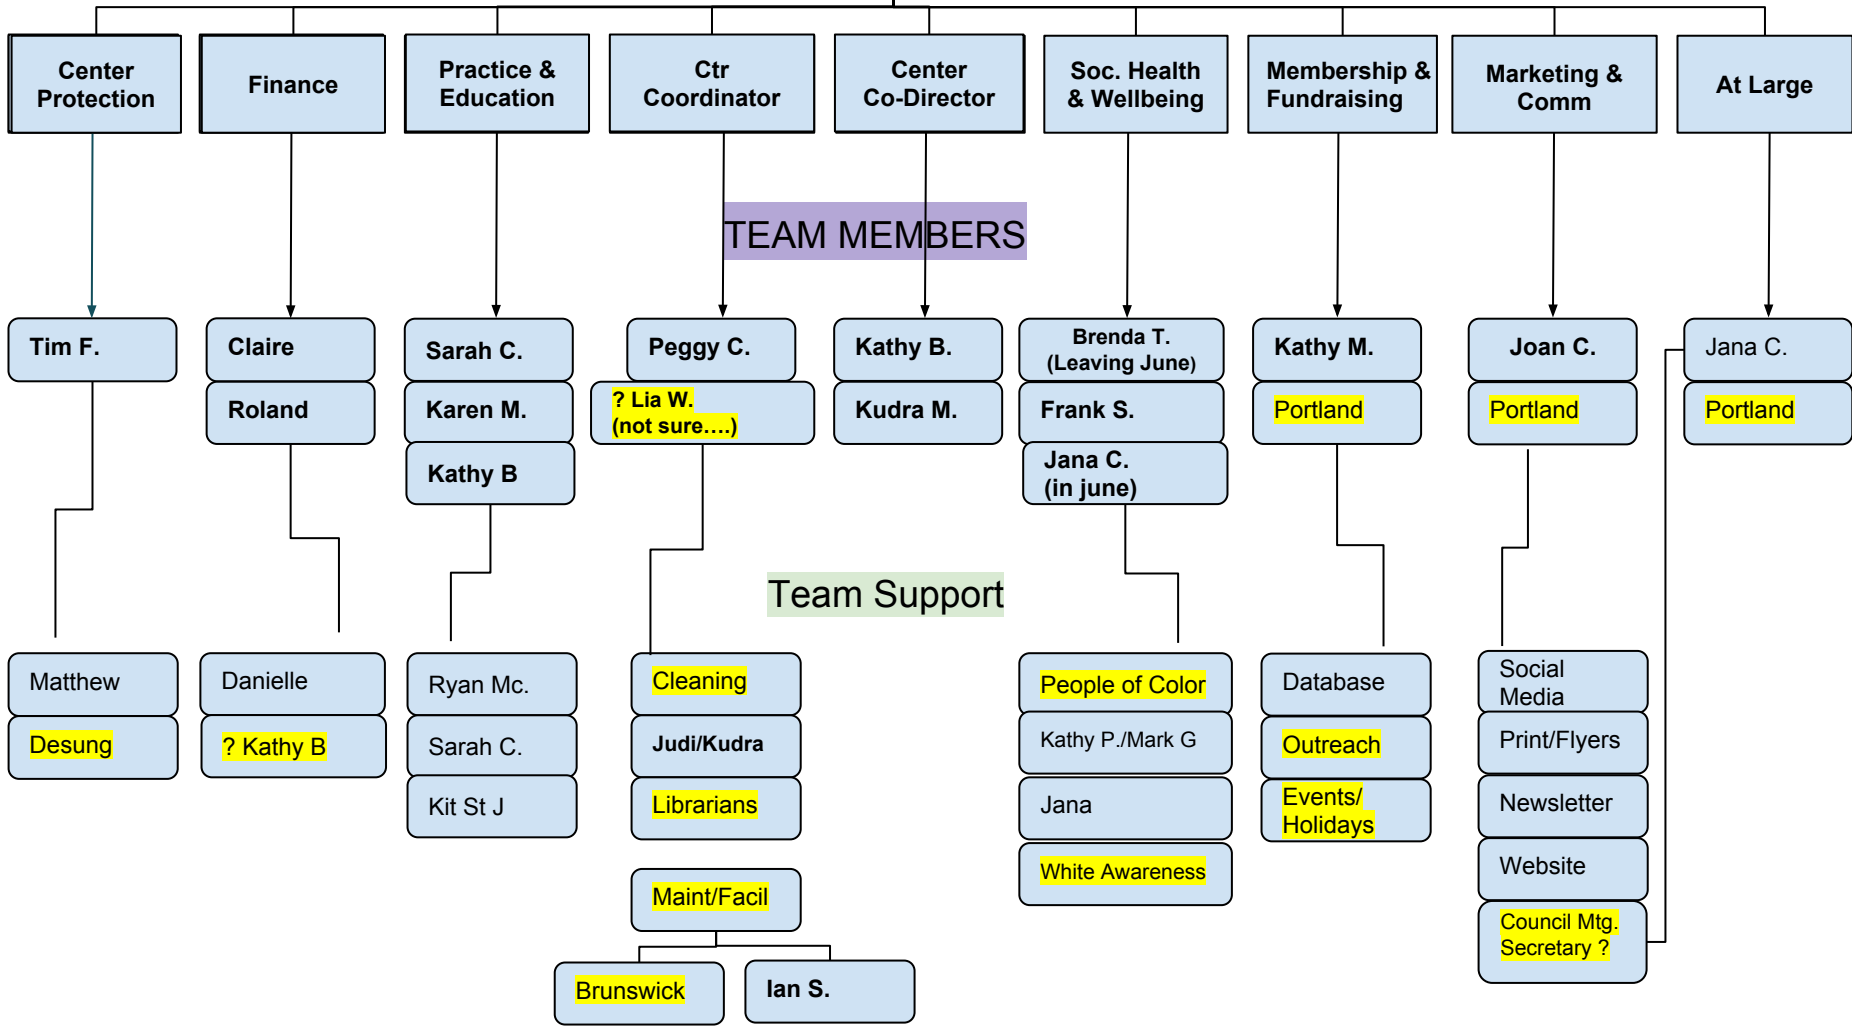

# GOVERNING COUNCIL TEAMS\*

\* There are 9 Teams. Each Seat/Team sends at least 1 representative to Council meetings. Regardless of how many team members attend, team/seat has 1 vote. Teams will have both Brunswick/Portland representation, when possible.