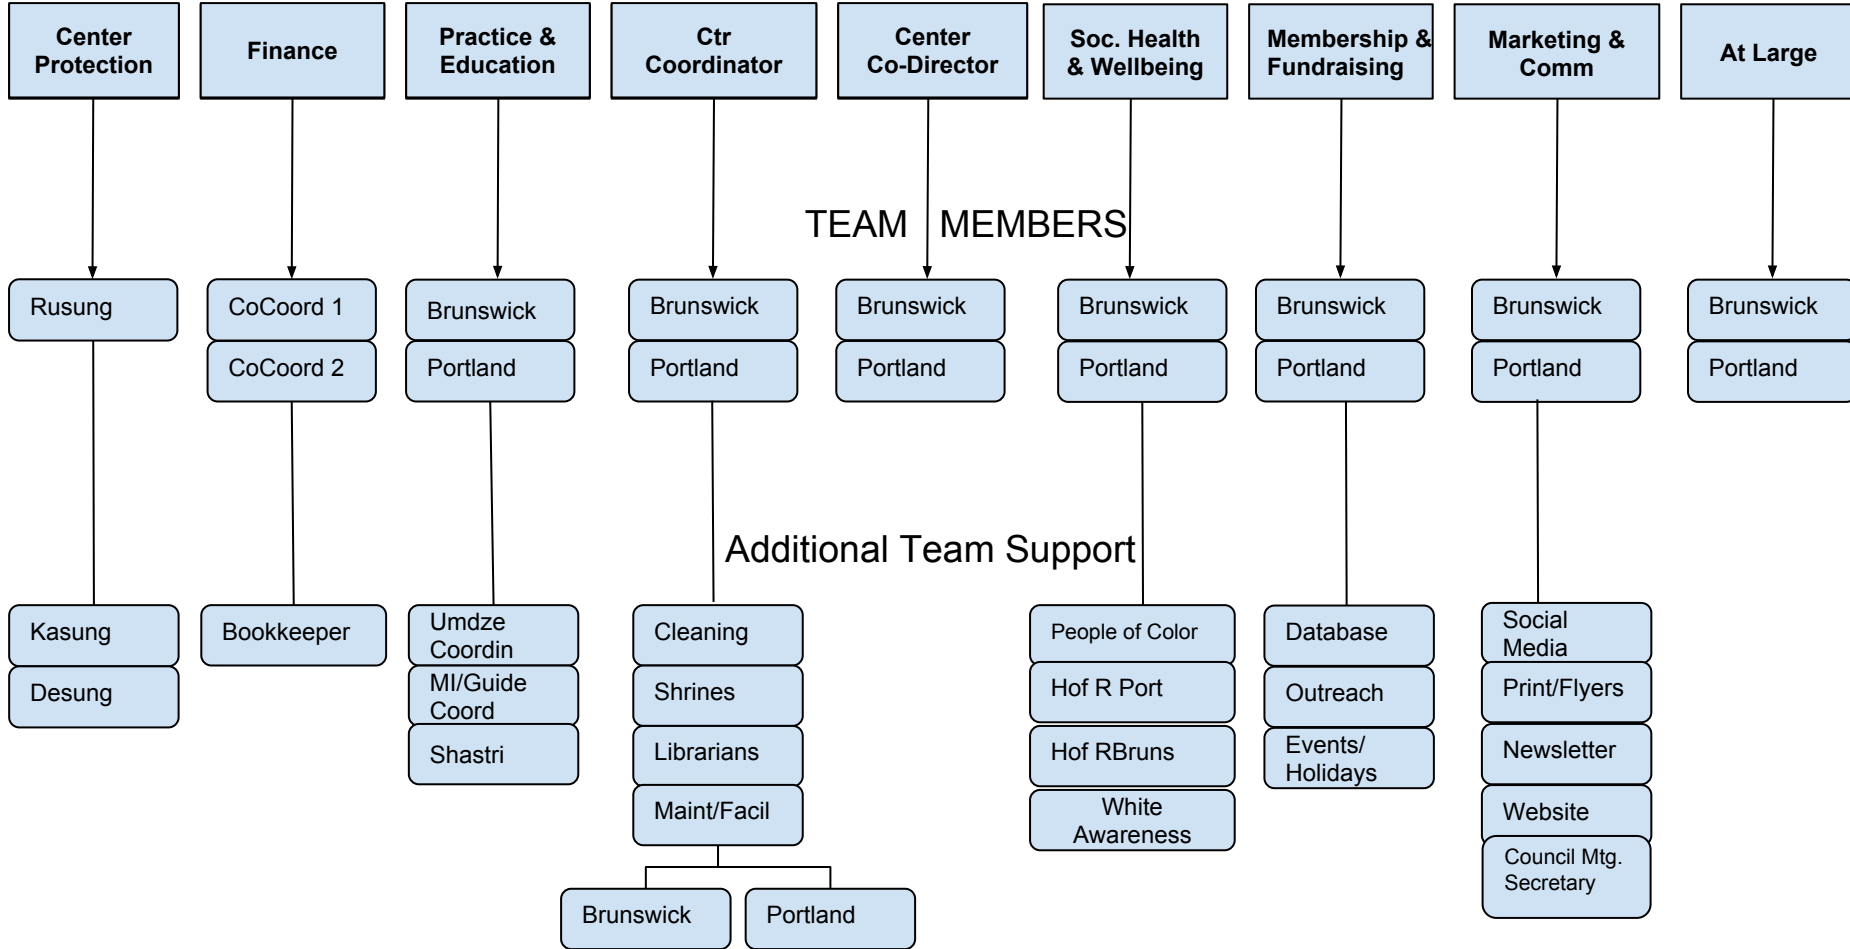

GOVERNING COUNCIL TEAMS*

* There are 9 Teams. Each Seat/Team sends at least 1 representative to Council meetings. Regardless of how many team members attend, team(seat) has 1 vote. Teams will have both Brunswick/Portland representation, when possible.